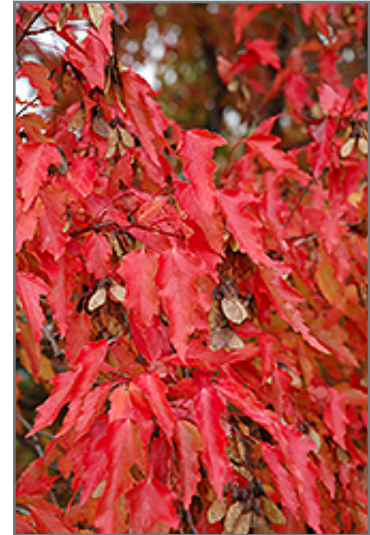

Amur Maple (tree form) in fall
Photo courtesy of NetPS Plant Finder