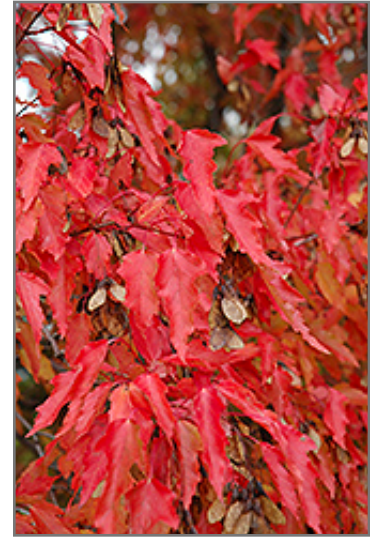

Amur Maple (tree form) in fall
Photo courtesy of NetPS Plant Finder